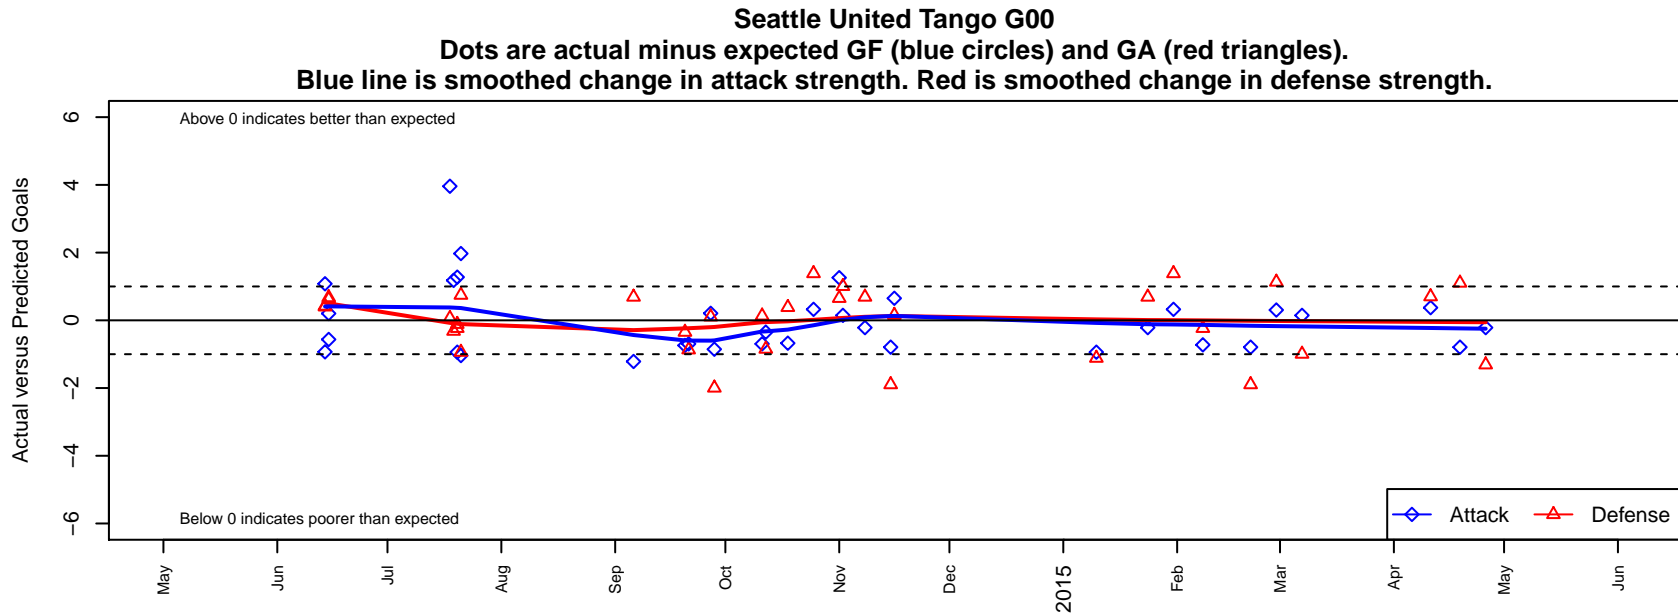

**attack and defense variance (black dot)
relative to other teams
and top 10 in region**

**attack and defense rating
relative to others at age
and all opponents in last 13 months**

Seattle United Tango G00

Seattle United Premier
Seattle, WA
G00 total strength=1309
attack=4.83 defense=7.07
fall league = RCL G00 Div 2
spr league = Win RCL G00 Div 2

alt names used:
SEATTLE UNITED G00TANGO (WA)
Seattle United G00 Tango B
Seattle United Tango [G00]
Seattle United G00 Tango B
Seattle United G00 Tango B

Venues played:
2014 Starfire Spring Classic GU14
2014 Nike Crossfire Challenge Silver U14
2014 RCL G00 Div 2
2014 Win RCL G00 Div 2
2014 WYS Presidents Cup G00 Division 1