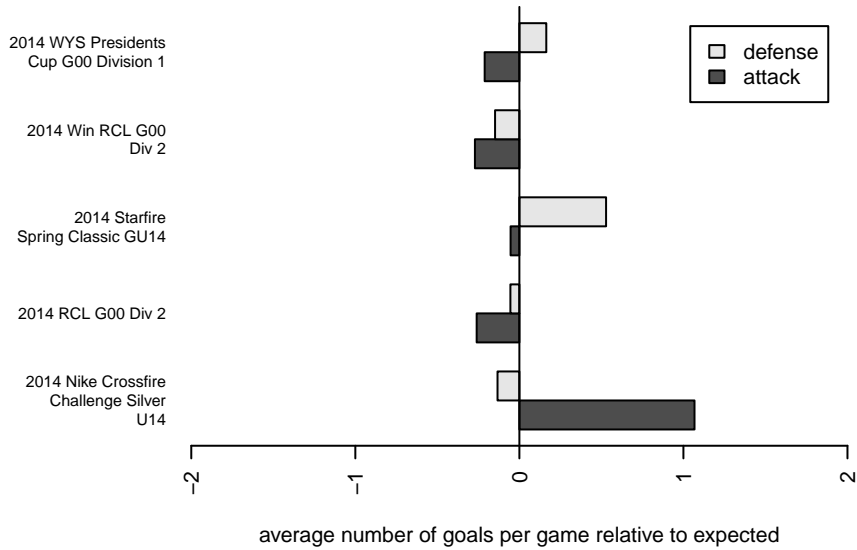

Performance relative to 13 month average