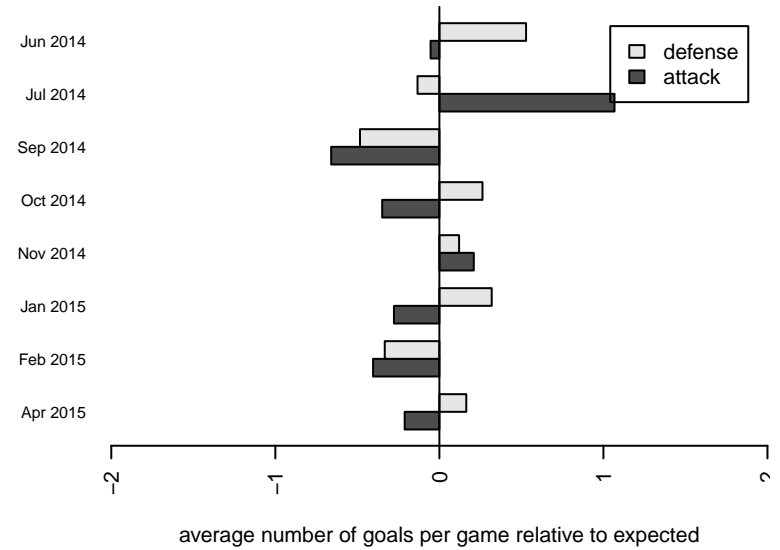

Performance relative to 13 month average