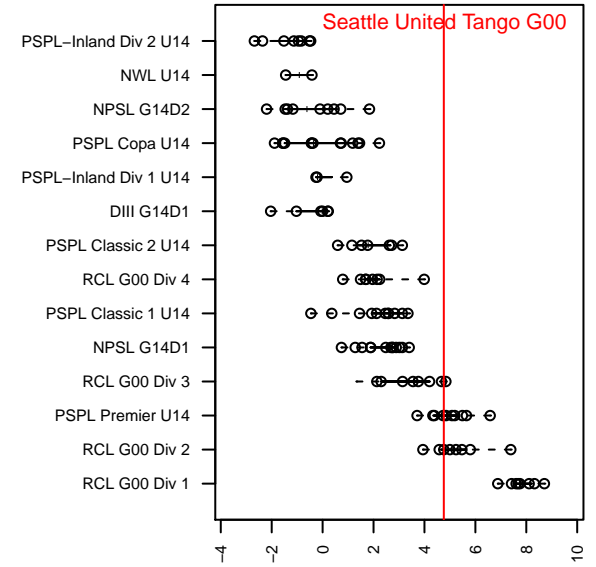

**attack and defense rating
relative to others at age
and all opponents in last 13 months**